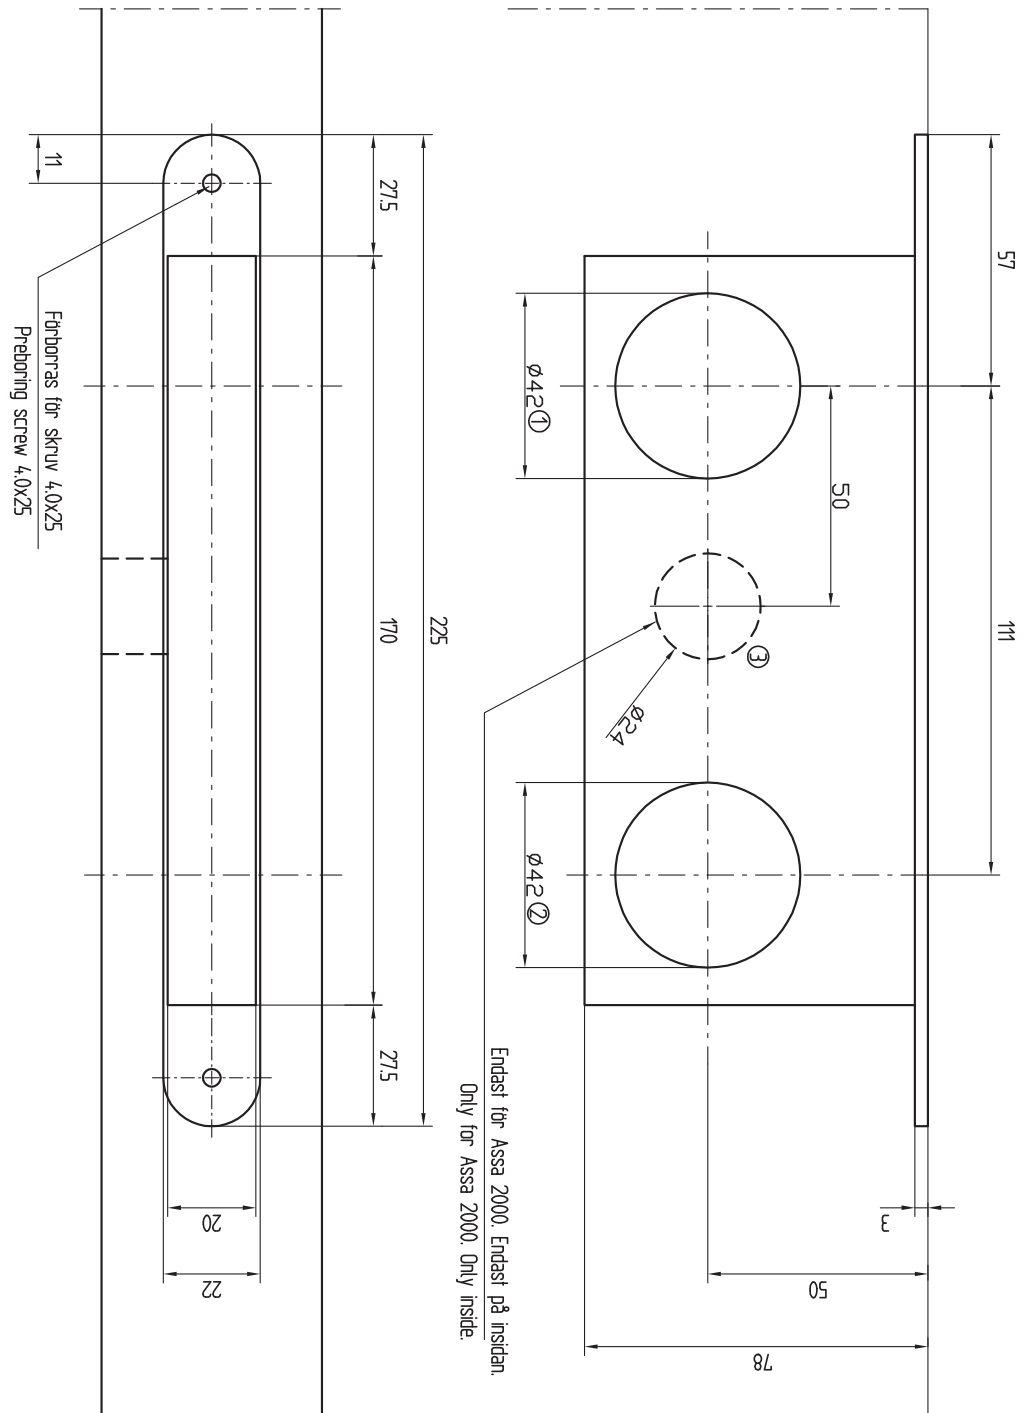

ASSA Modullås Classic 50

Urtagsritning låshus

ASSA[®]

ASSA ABLOY

ASSA ABLOY, the global leader in door opening solutions, dedicated to satisfying end-user needs for security, safety and convenience.

ASSA AB
P.O. Box 371
SE-631 05 Eskilstuna
Sweden