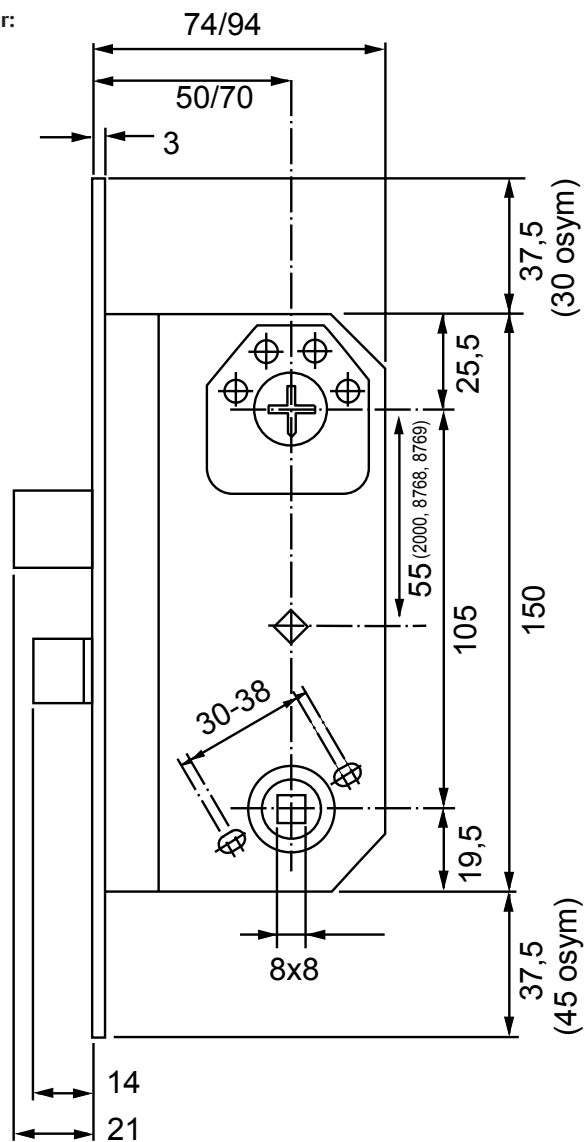

ASSA Modullås Classic 50/70 Regelfallås

Måttritning låshus

Princip för:

- 565
- 2000
- 8765
- 8768
- 8769
- 9788

ASSA[®]

ASSA ABLOY

ASSA ABLOY, the global leader in door opening solutions, dedicated to satisfying end-user needs for security, safety and convenience.