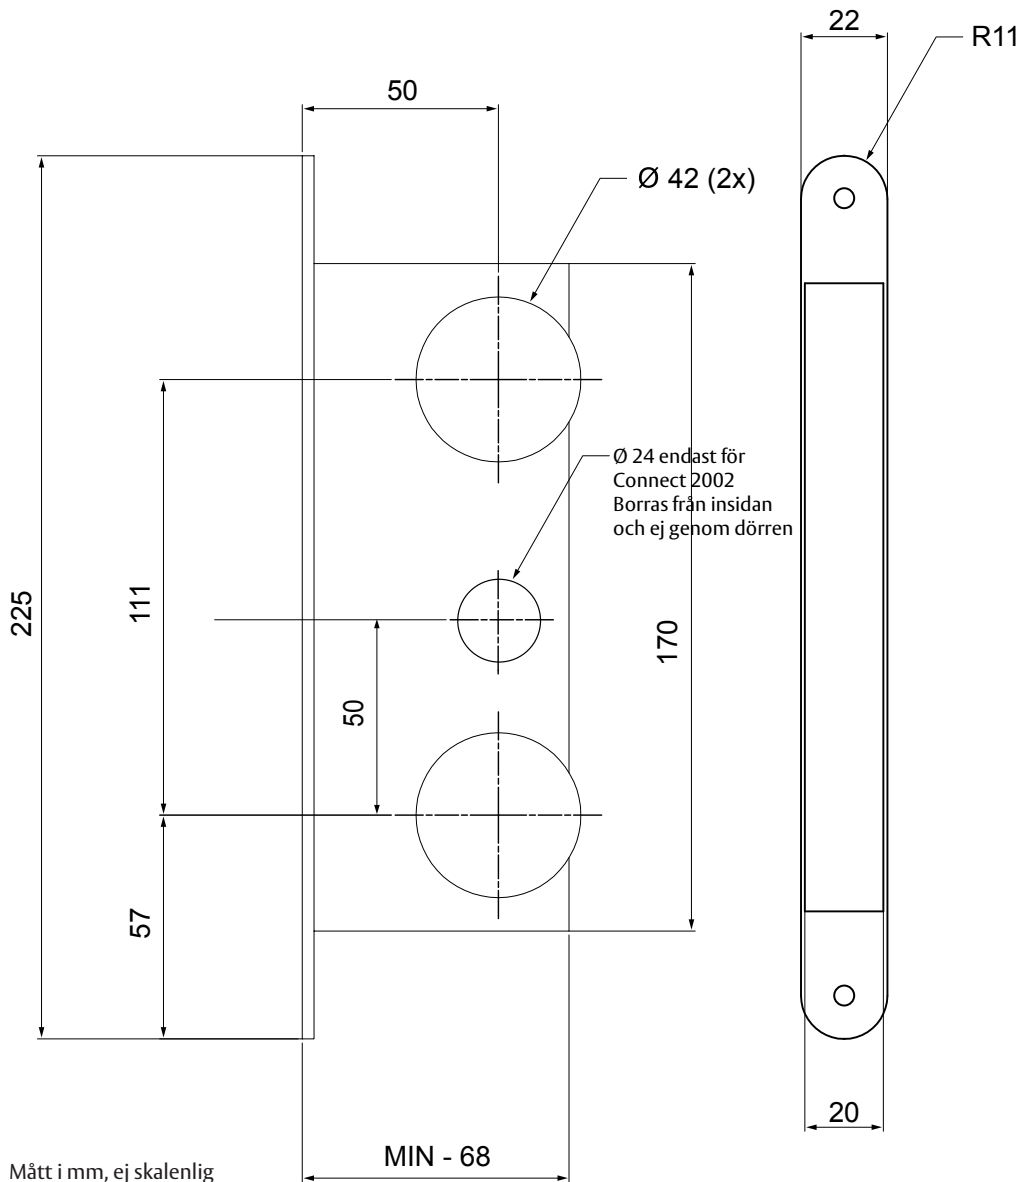

ASSA Connect 50

Urtagsritning låshus

ASSA[®]
ASSA ABLOY

ASSA ABLOY, the global leader in door opening solutions, dedicated to satisfying end-user needs for security, safety and convenience.

ASSA AB
P.O. Box 371
SE-631 05 Eskilstuna
Sweden