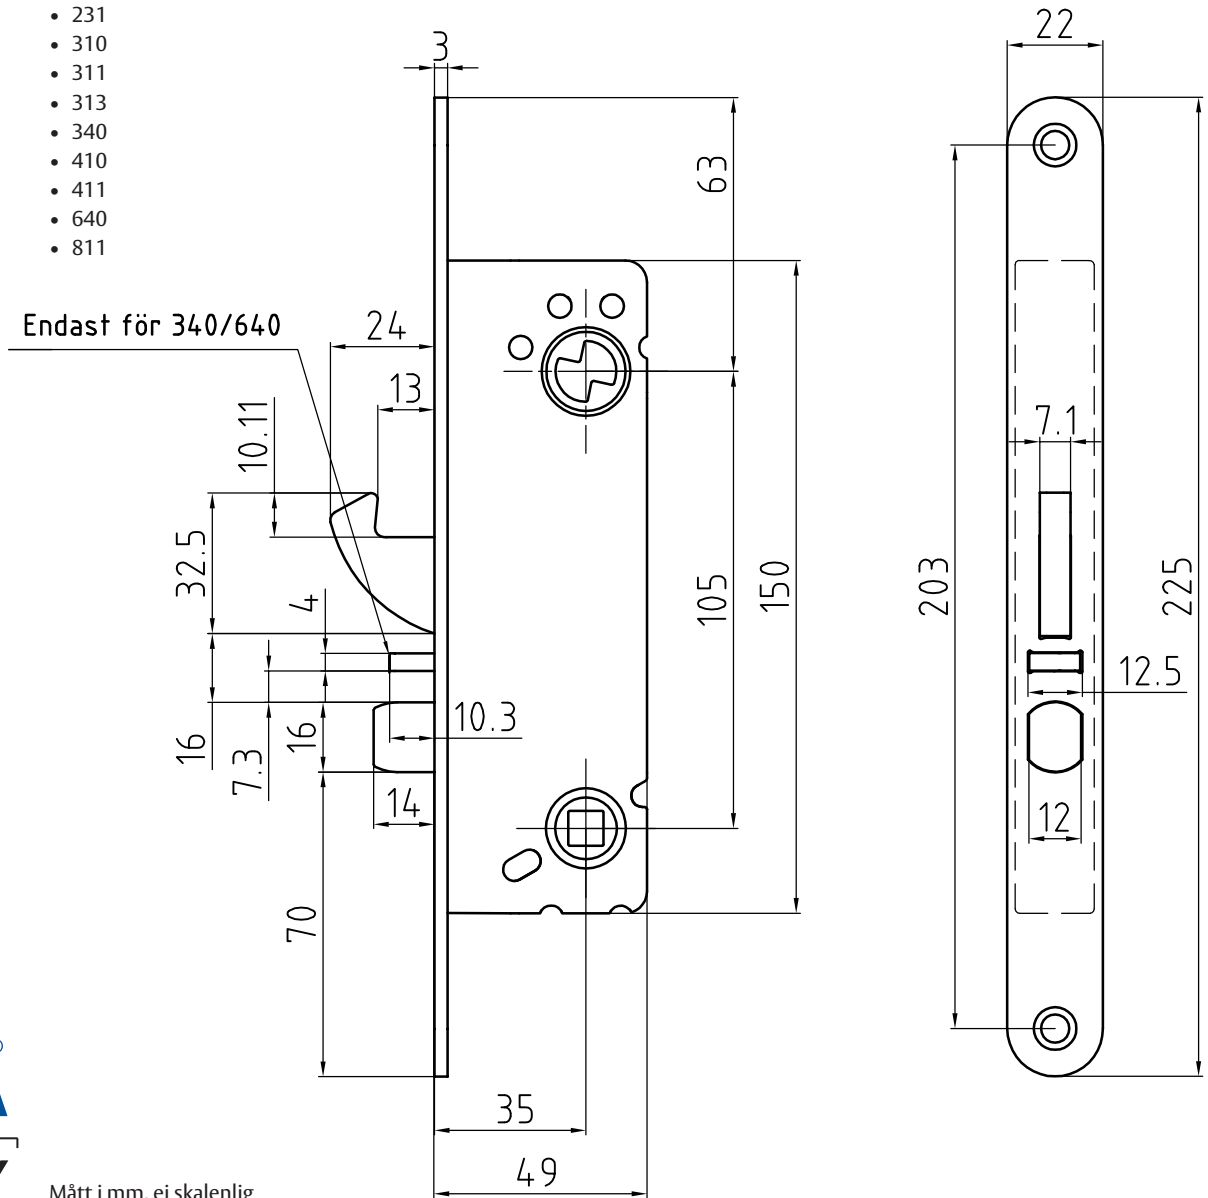

# ASSA Connect 35 hakregel

### Princip för:

- 231
- 310
- 311
- 313
- 340
- 410
- 411
- 640
- 811

**ASSA**<sup>®</sup>

**ASSA ABLOY**

Mått i mm, ej skalenlig

ASSA ABLOY, the global leader in door opening solutions, dedicated to satisfying end-user needs for security, safety and convenience.